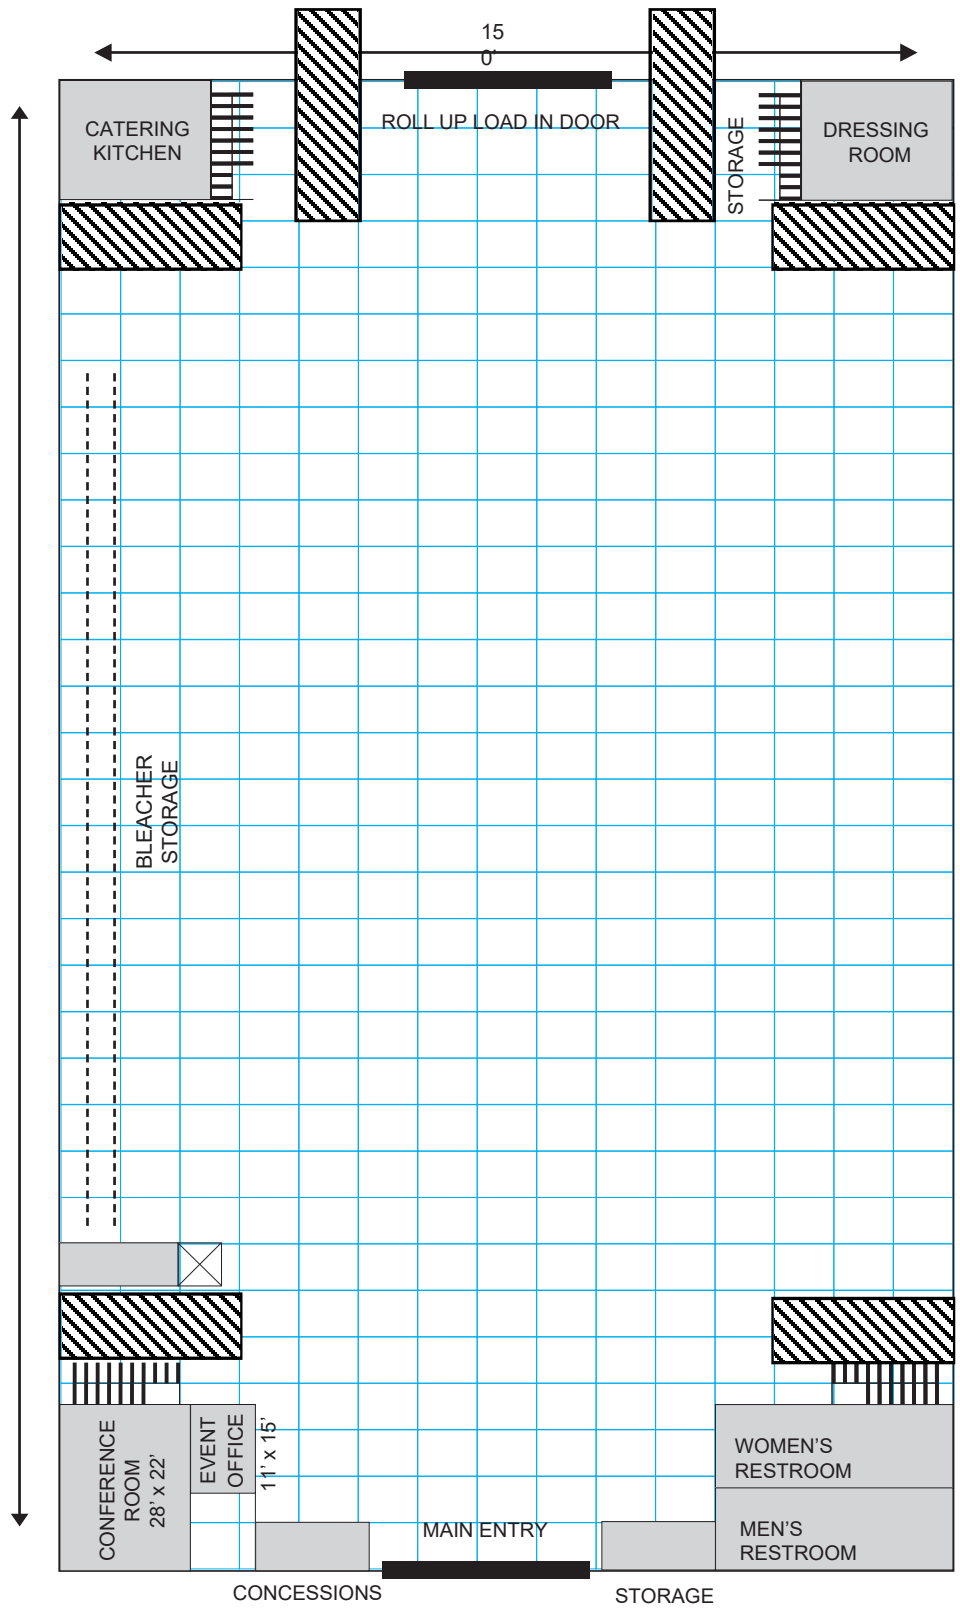

KITSAP SUN PAVILLION LAYOUT (WITH MEZZANINE) 150' x 320'

10' x 10'

EXITWAY KEEP CLEAR 30 FEET
INSIDE/OUTSIDE